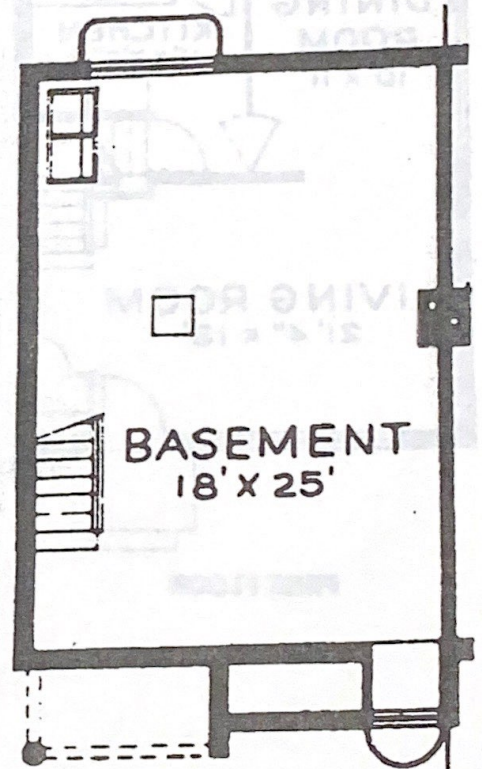

You will enjoy:

- Central air conditioning
- More living space for your money
- Full private basement
- Large play areas
- Park-like atmosphere
- Short walk to shopping plaza
- Metra express to Loop and local bus service
- Forced hot air heat
- Forty (40) gallon hot water heater
- Ceramic bath floor
- Vinyl kitchen floor
- Pre-wired cable television

FIRST FLOOR

BASEMENT

Our typical 2-bedroom townhome