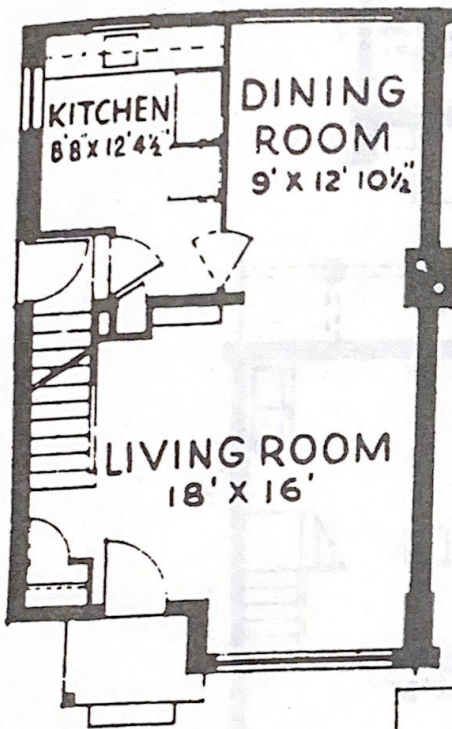

You will enjoy:

- Central air conditioning
- More living space for your money
- Full private basement
- Large play areas
- Park-like atmosphere
- Short walk to shopping plaza
- Metra express to Loop and local bus service
- Forced hot air heat
- Forty (40) gallon hot water heater
- Ceramic bath floor
- Vinyl kitchen floor
- Pre-wired cable television

FIRST FLOOR

BASEMENT

Our typical 2-bedroom townhome